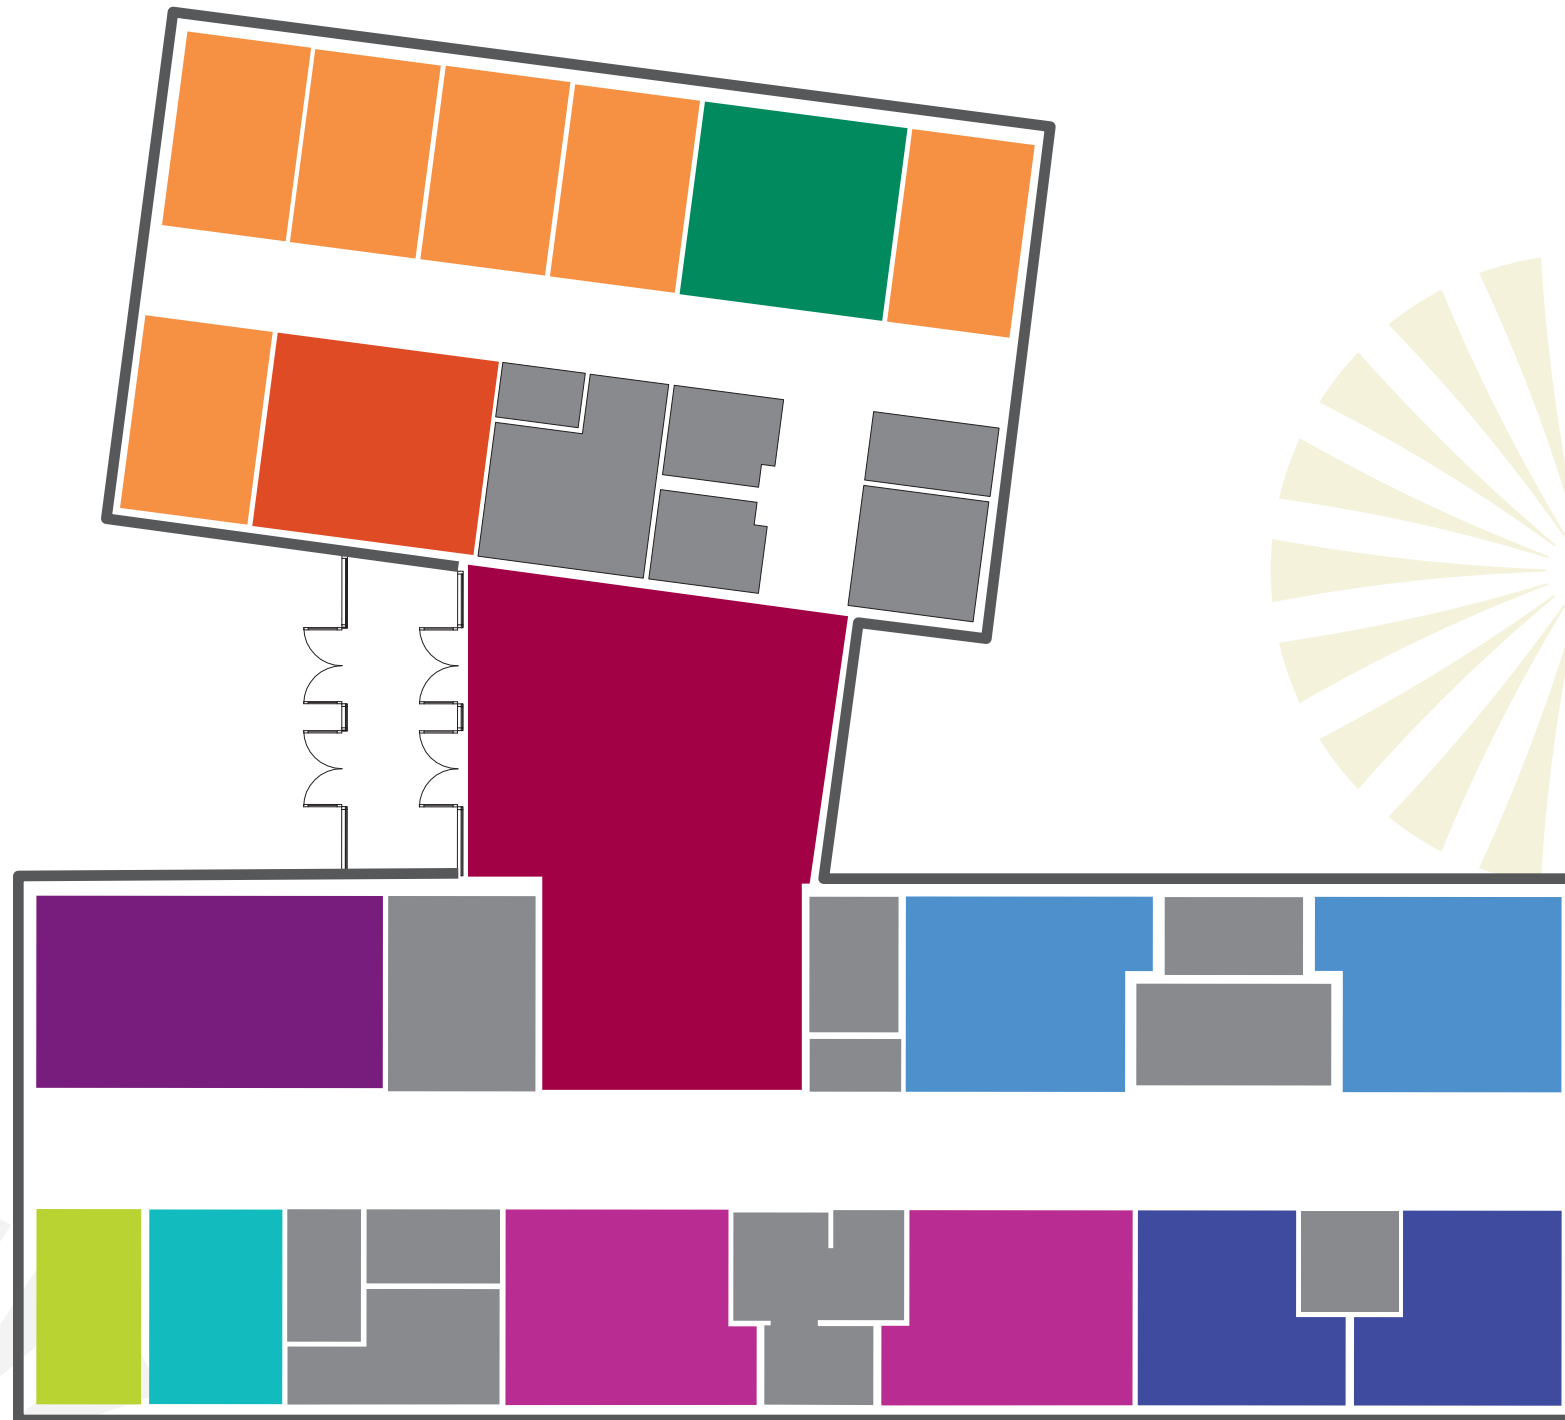

victory junction Body Shop Master Plan

HELP DRIVE US TOWARD VICTORY

Room Sponsorship

Suggested Sponsor Donation

	Lobby	\$100,000
	Exam Rooms	\$50,000
	Treatment Rooms	\$50,000
	Observation Rooms	\$50,000
	Nurse Work Room	\$50,000
	Conference Room	\$25,000
	Work Room	\$15,000
	Bandage Room	\$10,000
	Dietary Room	\$10,000
	Offices	\$10,000